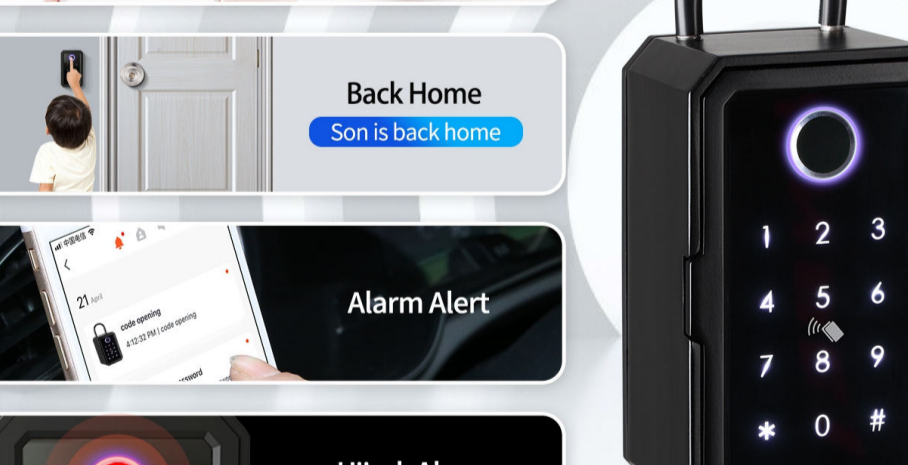

Powered By **tuya** An App Controls All Your Smart Home Devices