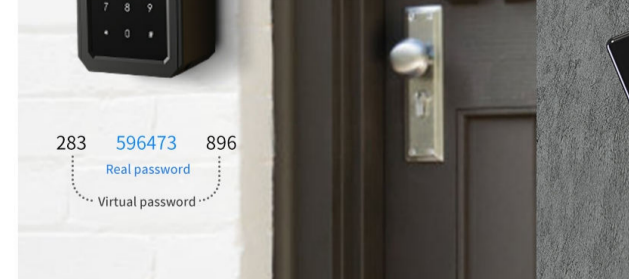

Your Smart Housekeeper SMS Alert Anytime

Tuya APP, smart your life and your security