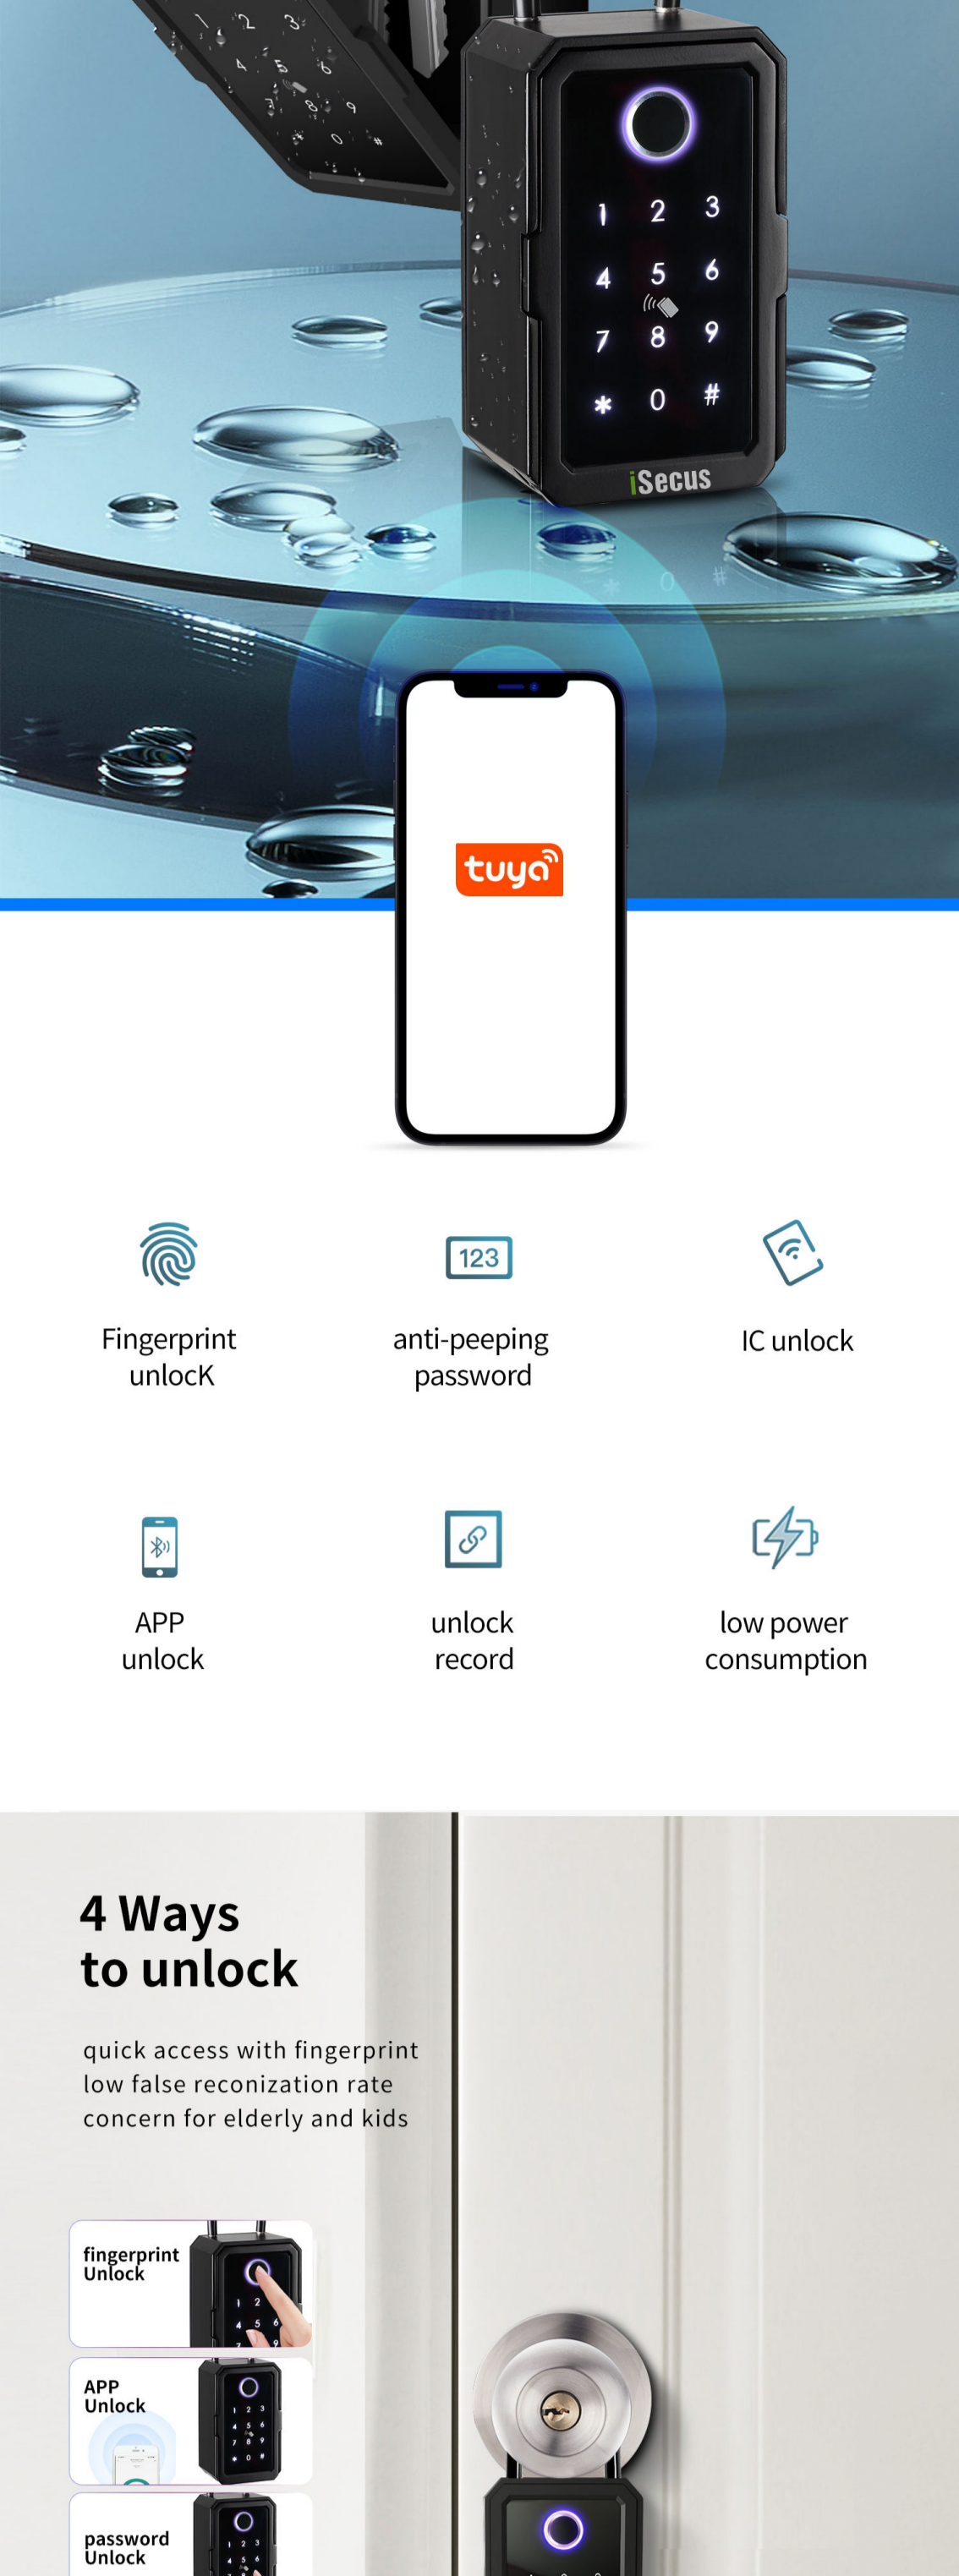

Smart Key Box KL300

- Works with Tuya
- Large Capacity
- Easy installation

Fingerprint unlock

anti-peeping password

IC lock

APP unlock

unlock record

low power consumption

4 Ways to unlock

quick access with fingerprint
low false recognition rate
concern for elderly and kids