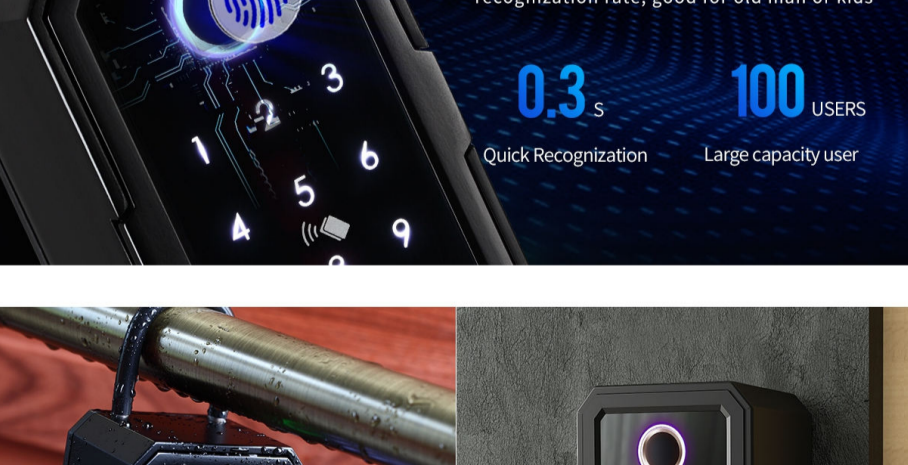

Powered By **tuya** An App Controls All Your Smart Home Devices