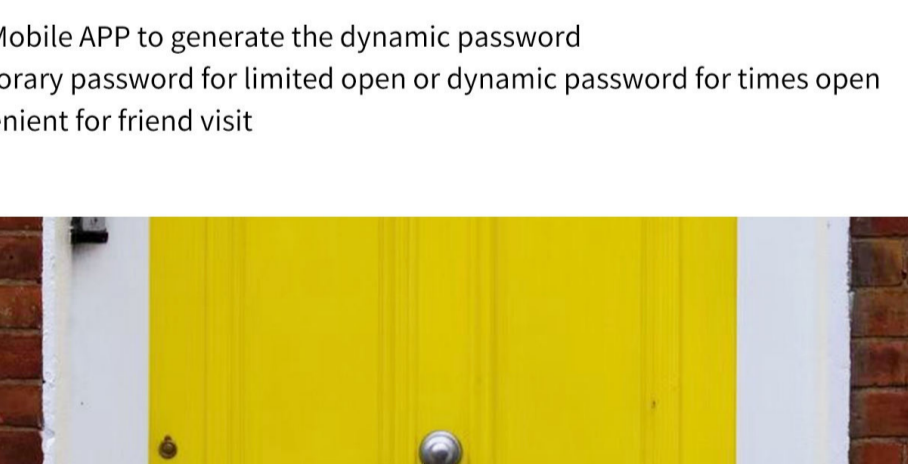

Powered By **tuya** An App Controls All Your Smart Home Devices