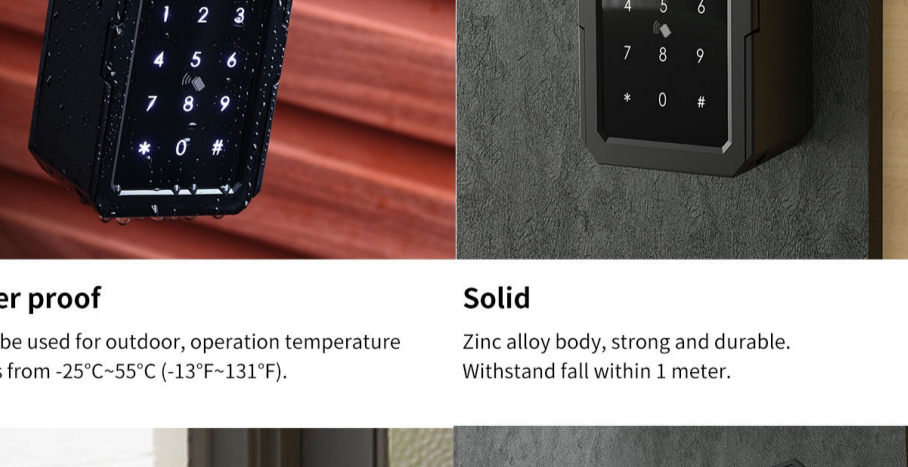

Powered By **tuya** An App Controls All Your Smart Home Devices