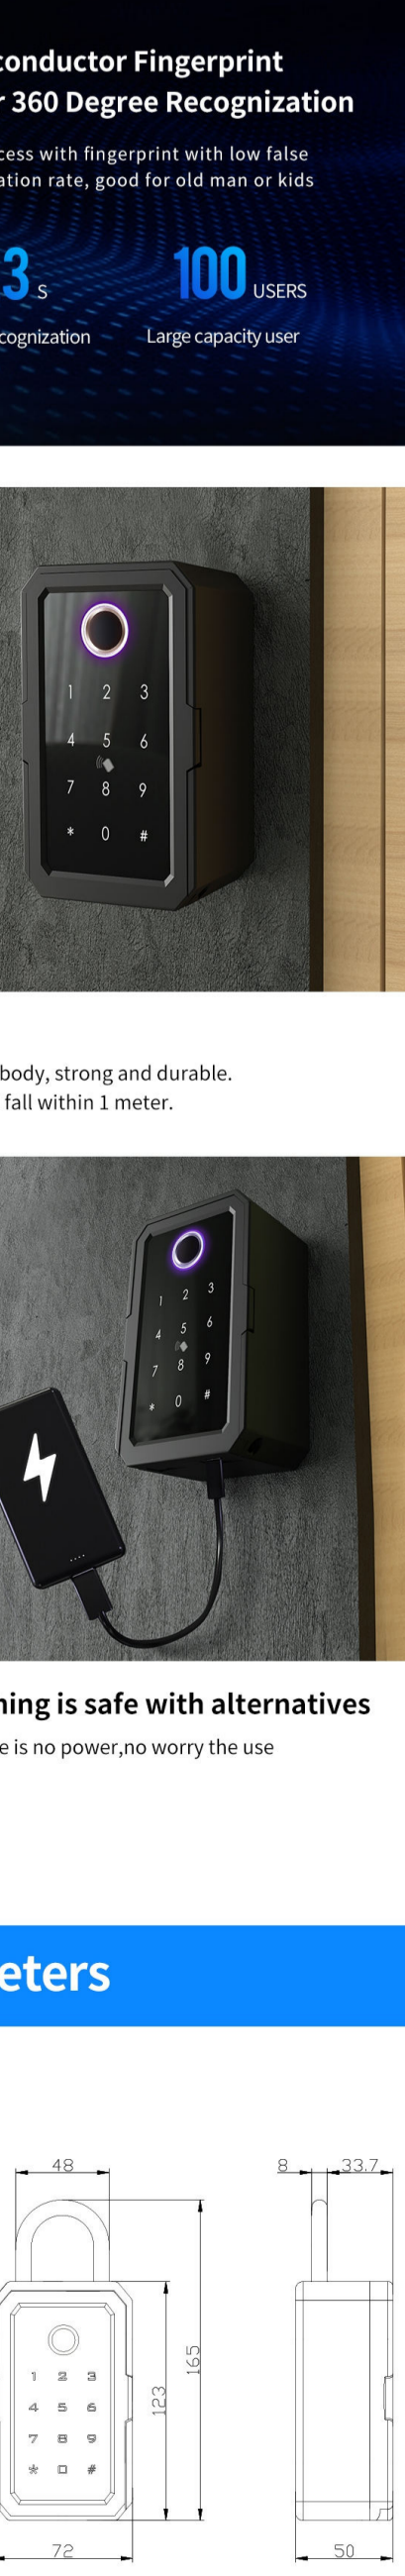

Your Smart Housekeeper SMS Alert Anytime

Tuya APP, smart your life and your security