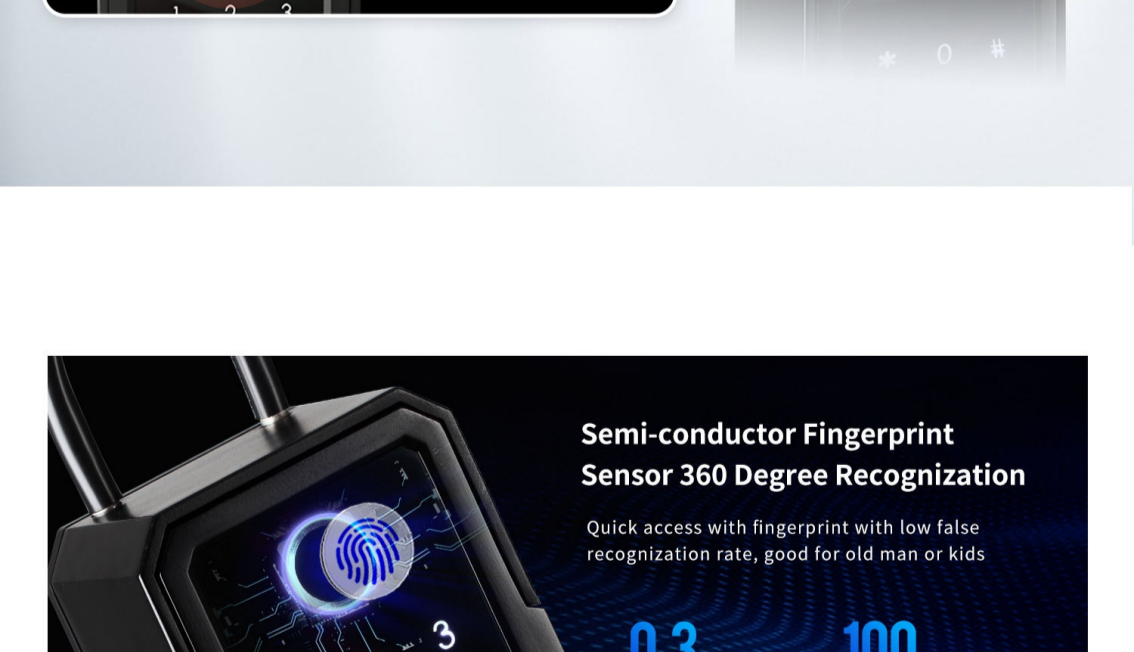

Dynamic Password, no need long waiting

With Mobile APP to generate the dynamic password
Temporary password for limited open or dynamic password for times open
Convenient for friend visit