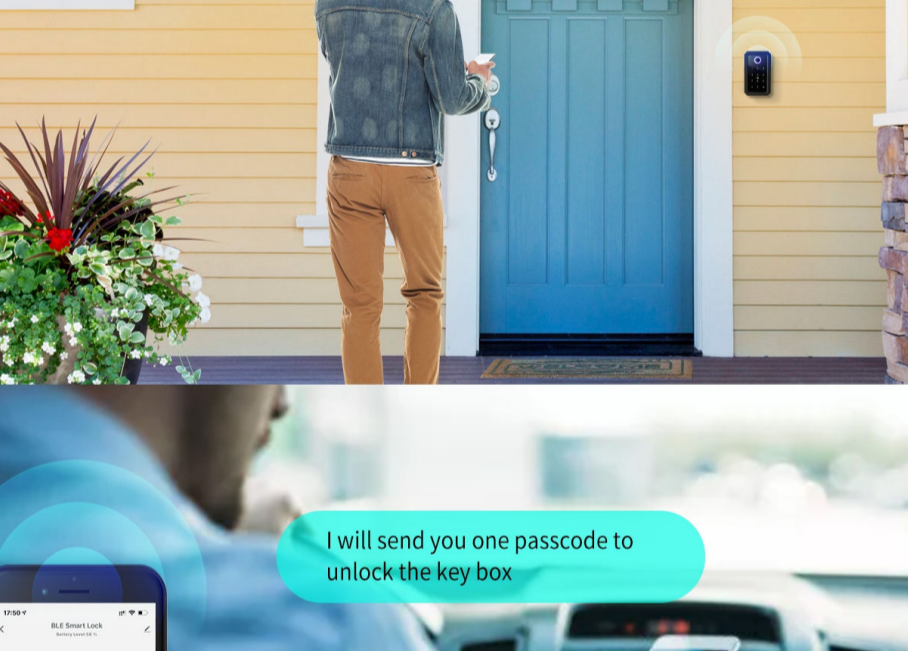

Powered By **tuya** An App Controls All Your Smart Home Devices