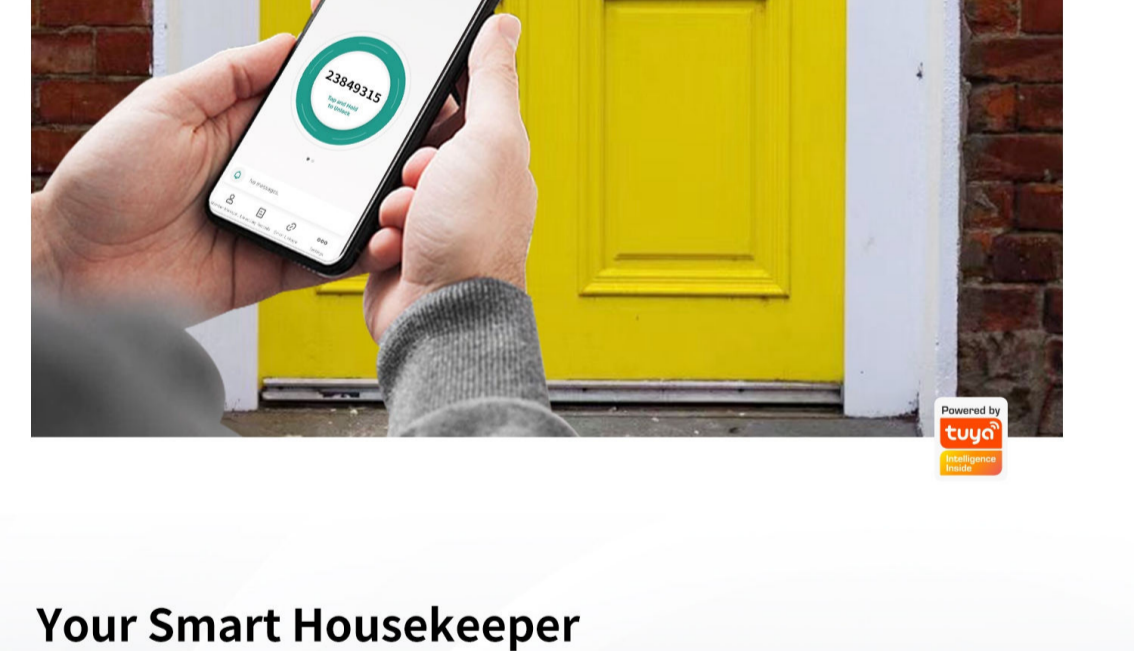

Mobile Management, review anytime anywhere

Smart Control
Lock and home devices

Family Management
Family setting/delete/state

Unlock Record
Mobile APP, easy checking