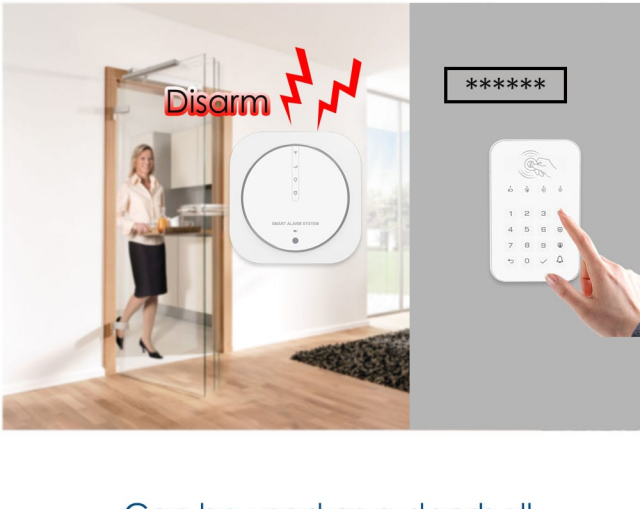

RFID card disarming and arming

Anti-pry alarm

Touch button

Long battery life backup lithium battery

Features

- Remote arming and disarming
- Eleven languages to switch
- Password to arm and disarm

Remote arming and disarming

Anti-dismantling alarm

Eleven languages to switch

Can be armed and disarmed when going out and going home

Can be used as a doorbell

RFID card for arming and disarming Convenience Quick