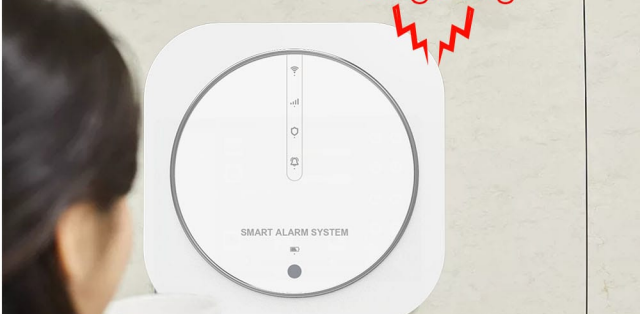

RFID card disarming and arming

Anti-pry alarm

Touch button

Long battery life backup lithium battery

Features

- Remote arming and disarming
- Eleven languages to switch
- Password to arm and disarm

Remote arming and disarming

Anti-dismantling alarm

Eleven languages to switch

Can be armed and disarmed when going out and going home

Can be used as a doorbell

RFID card for arming and disarming Convenience Quick