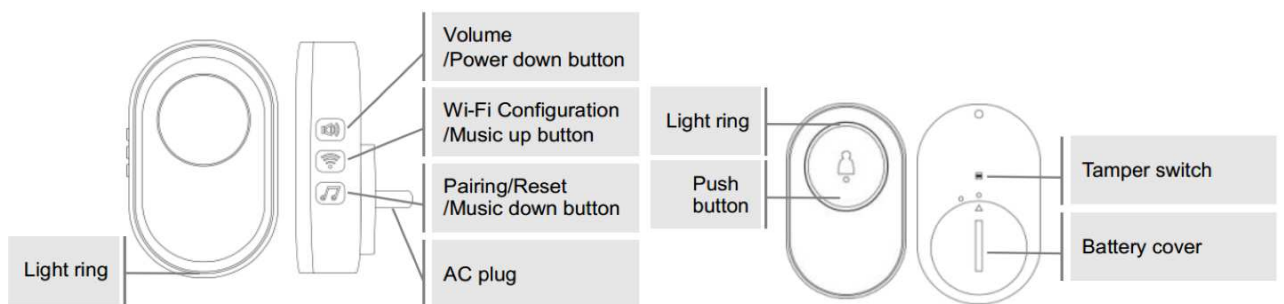

Specification:

Doorbell(Alarm Hub)

Power Supply	110V/220V AC
Backup Battery	3.7V, 300mAh Lithium Battery
Consumption	<100mA@norma
Radio Frequency	433Mhz
WiFi	IEEE802.11b/g/n
Selectable Melodies	58
Volume Levels	5(includes mute)
Sound Level(typical)	85dBA
Expandable	up to 100 doorbell buttons/sensors and 10 remote tags
Operation Temperature	-10~55°C
App Suggested	Tuya Smart (Android & iOS)

Doorbell Button

Power Supply	DC 3V (CR2032 Lithium Battery x1)
Standby Current	<5uA
Transmitting Distance:	<80m (Without obstacles and no Interference)
Radio Frequency	433Mhz
Operation Temperature	-10~55°C

At a Glance: