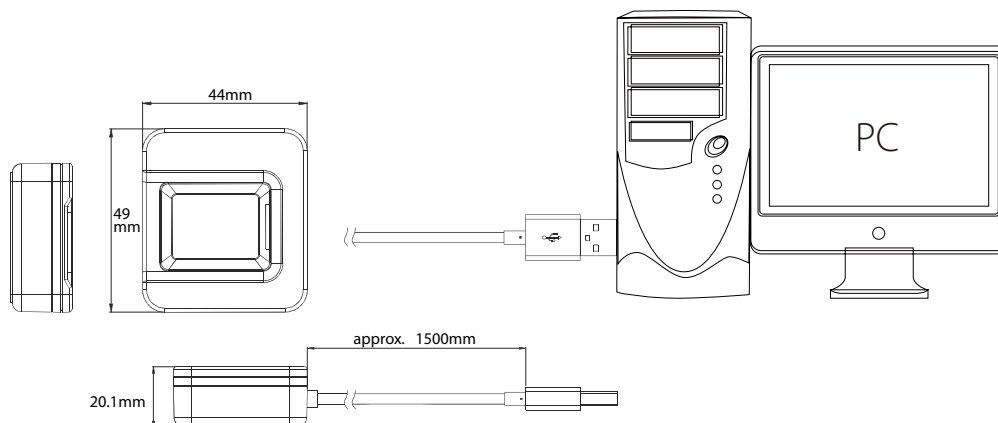

Specifications

Model Name	SLK20R
Material	Optical
CPU	280MHz DSP
Flash	32 MB
SoC	RTOS[image out only]
Image Quality	2 million pixels CMOS
Encrypted Fingerprint Data	YES
Sunlight Operation	Yes, Dark field and Automatic Gain / Exposure
Water Splash	YES
Dry, Wet, or Rough Fingerprints	Work well
Power Consumption	5V:200mA Scanning;5V:60mA idle (waiting for finger)
Live Fingerprint Detection	YES
LED	White
Product Certifications	FCC, CE, RoHS, PIV
Power Voltage	5V (USB)
Power Current	200mA
Communication	USB 2.0 / USB1.1
Interface Socket	USB Type A
Image Resolution	500~1000 dpi
Effective Collecting Area	15.24 * 20.32 mm (FAP20)
Collecting Area	16.5 * 23 mm
Image Size	300 * 400 pixel (FAP20)
Dimension	49 * 44 * 20.1mm (L*W*H)
Image Format	RAW, BMP, JPG
Template	ZKFinger V10.0 ; ISO19794-2 ; ANSI-378
Template Size	1- 4KB (ZKFinger V10.0);1568 B (ISO 19794-2)
Gray Level	256
Weight	0.12kg
Operating Environment	-20 °C ~ +50 °C; 90% r.h.

Configuration

ZKTECO CO.,LTD.
E-mail: sales@zkteco.com
www.zkteco.com

© Copyright 2017. ZKTECO CO.,LTD. ZKTeco Logo is a registered trademark of ZKTeco or a related company. All other product and company names mentioned are used for identification purposes only and may be the trademarks of their respective owners. All specifications are subject to change without notice. All rights reserved.